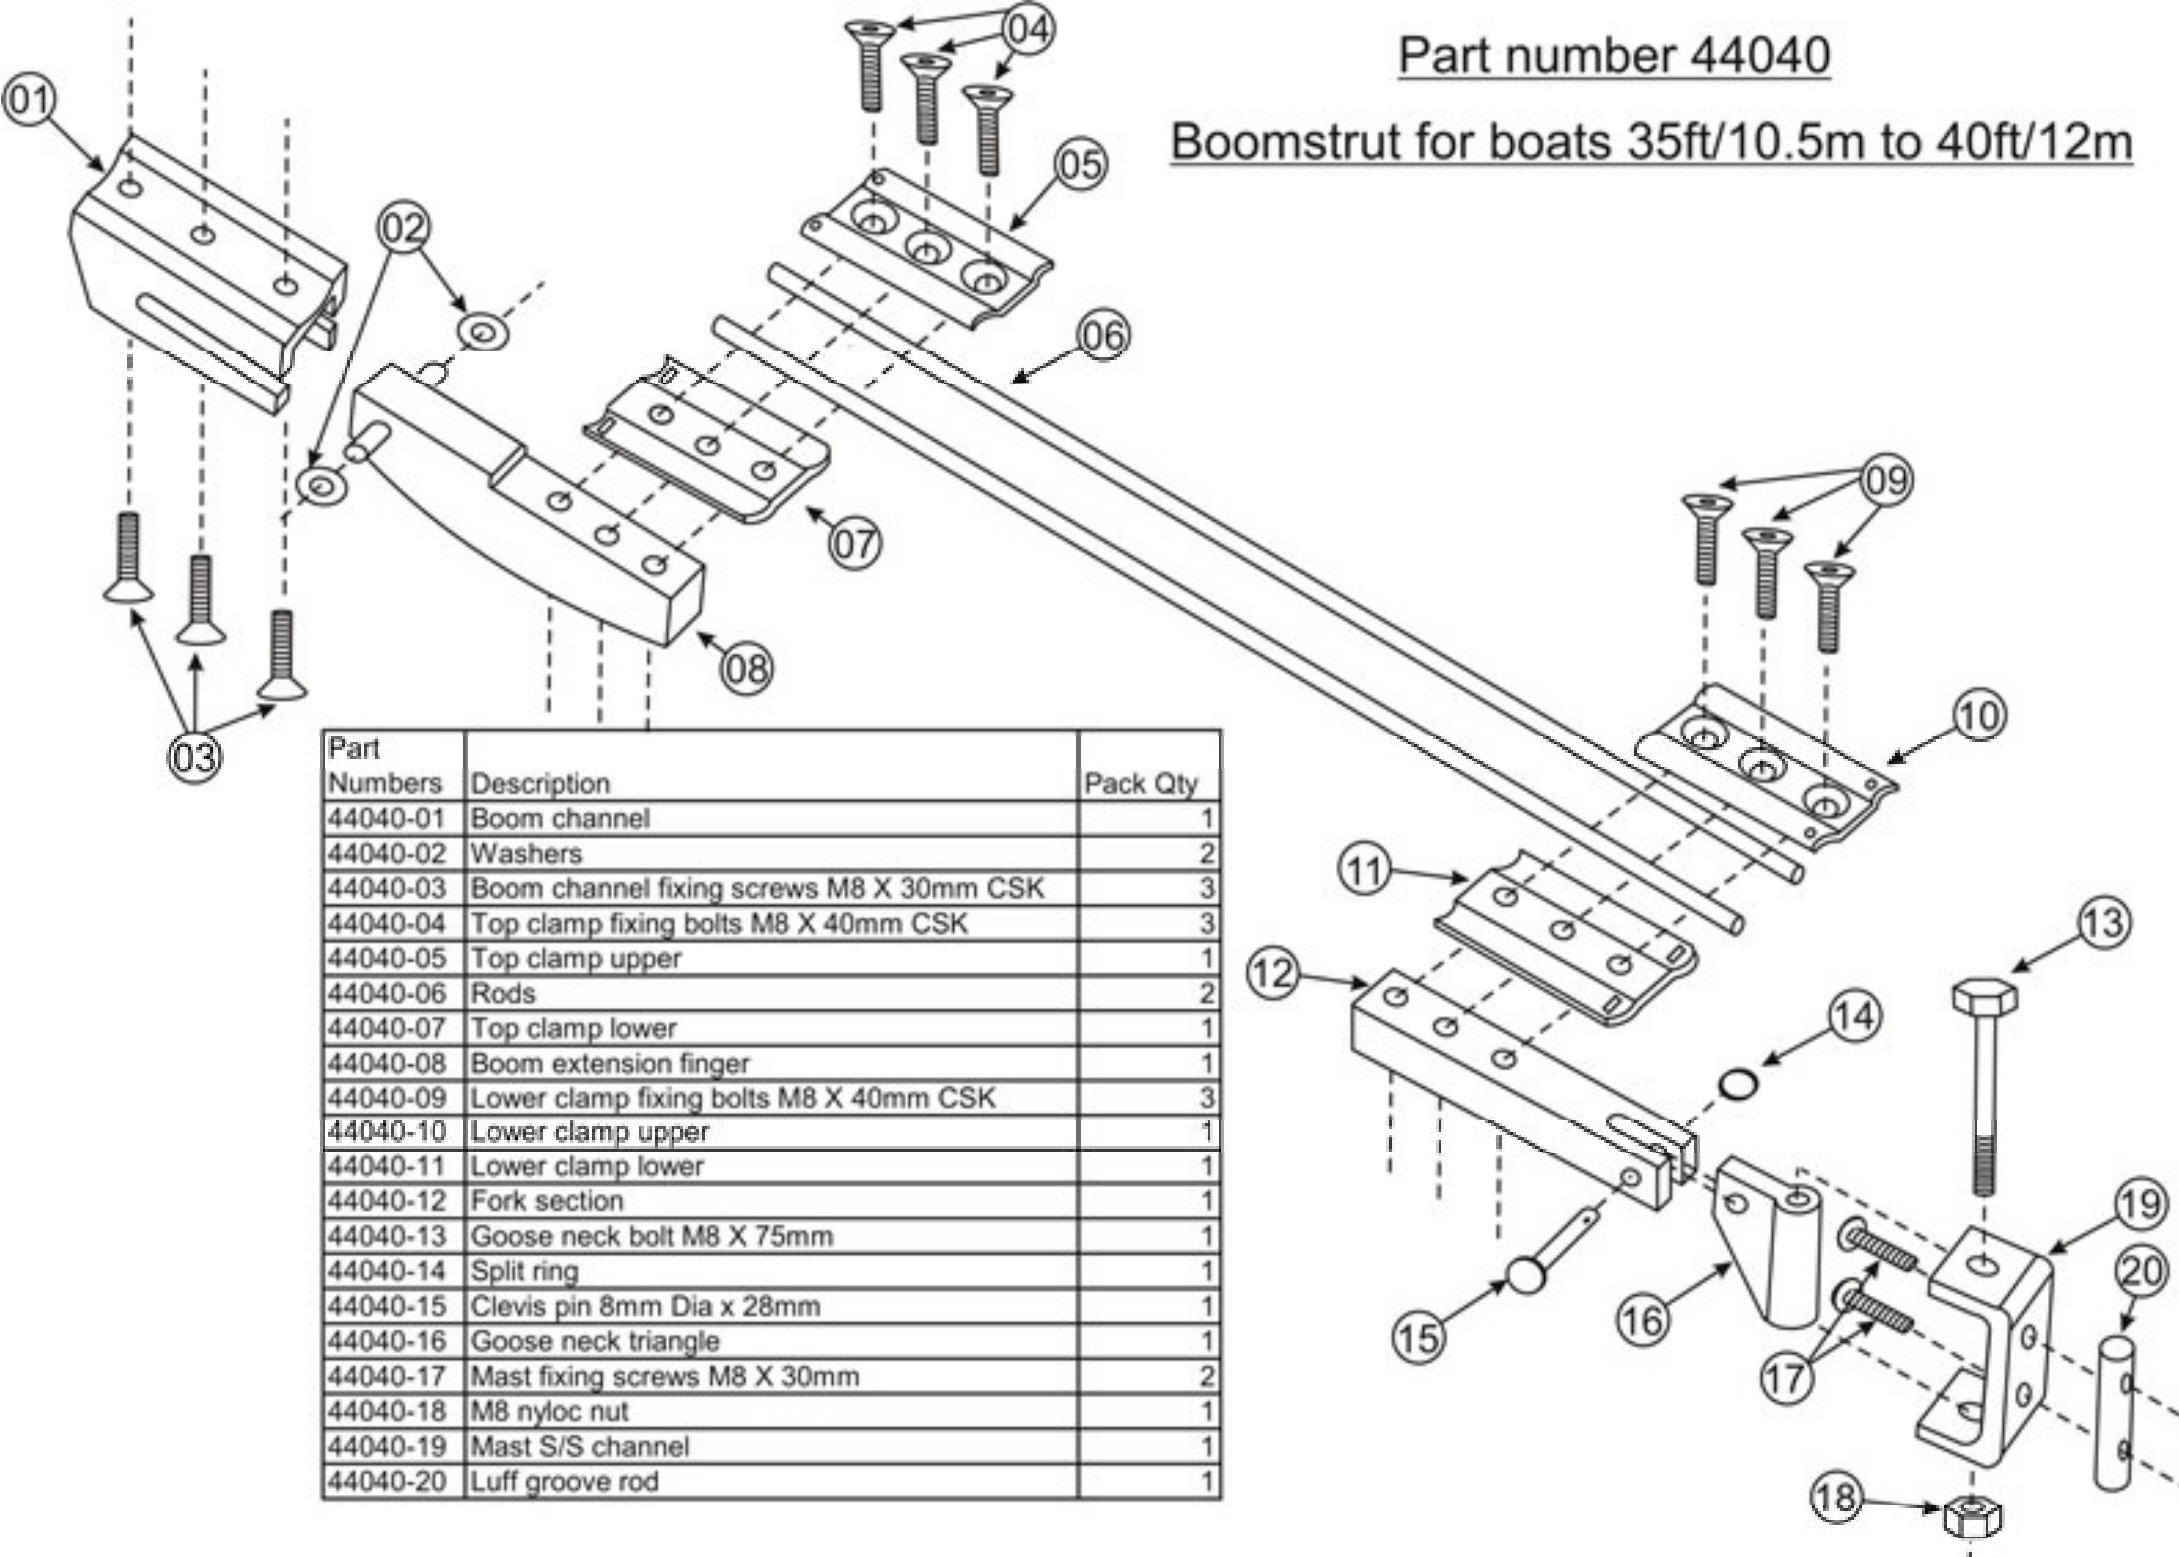

# Part number 44040

Boomstrut for boats 35ft/10.5m to 40ft/12m

Part Numbers	Description	Pack Qty
44040-01	Boom channel	1
44040-02	Washers	2
44040-03	Boom channel fixing screws M8 X 30mm CSK	3
44040-04	Top clamp fixing bolts M8 X 40mm CSK	3
44040-05	Top clamp upper	1
44040-06	Rods	2
44040-07	Top clamp lower	1
44040-08	Boom extension finger	1
44040-09	Lower clamp fixing bolts M8 X 40mm CSK	3
44040-10	Lower clamp upper	1
44040-11	Lower clamp lower	1
44040-12	Fork section	1
44040-13	Goose neck bolt M8 X 75mm	1
44040-14	Split ring	1
44040-15	Clevis pin 8mm Dia x 28mm	1
44040-16	Goose neck triangle	1
44040-17	Mast fixing screws M8 X 30mm	2
44040-18	M8 nyloc nut	1
44040-19	Mast S/S channel	1
44040-20	Luff groove rod	1