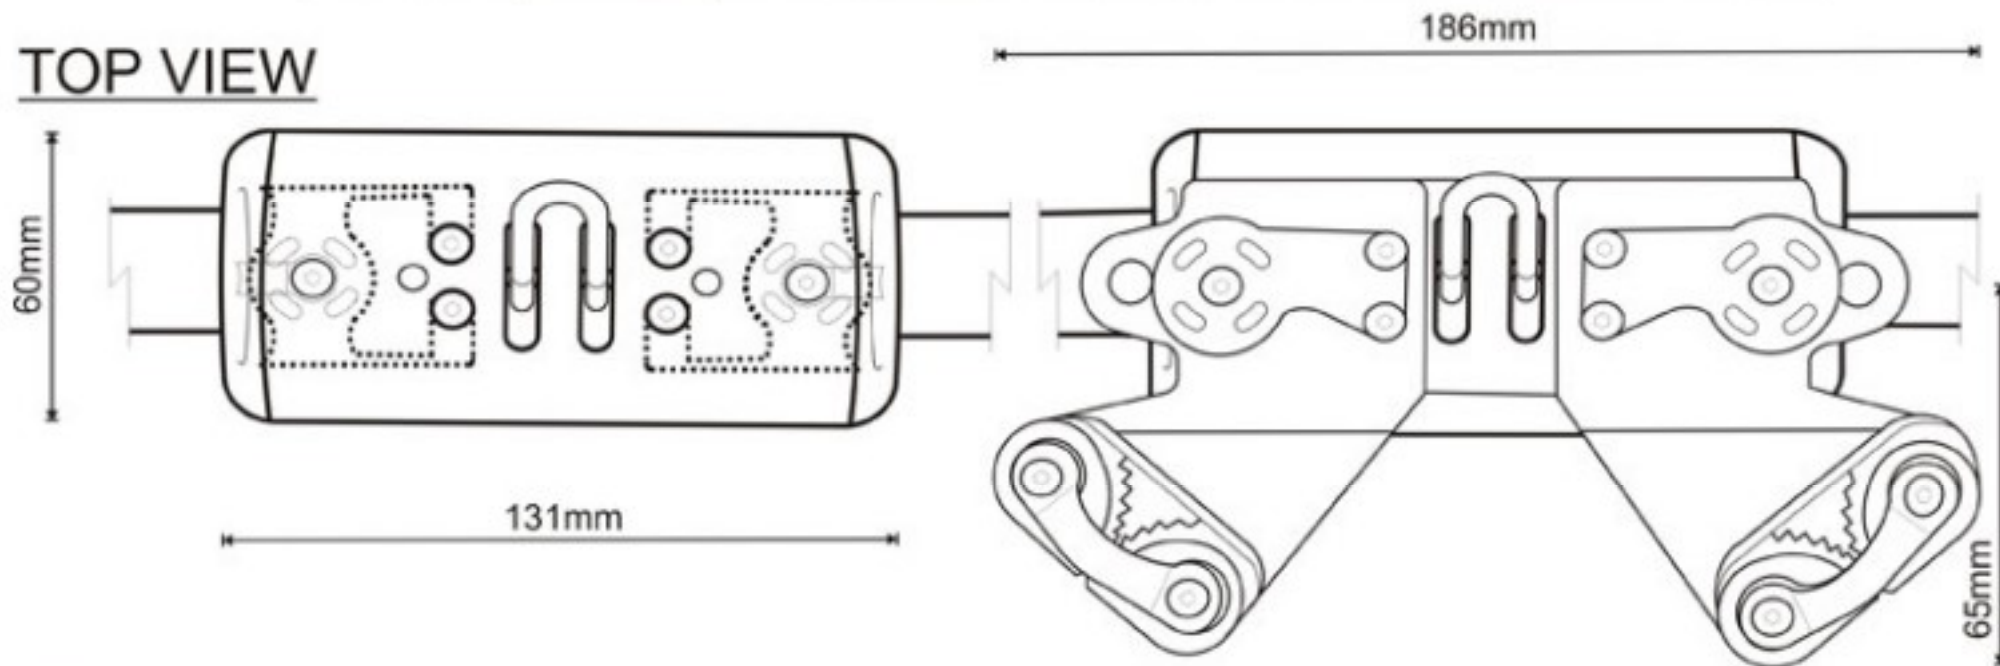

SIZE 1 (20000) TRAVELLER CENTRE LINE DRAWING

TOP VIEW

END VIEW