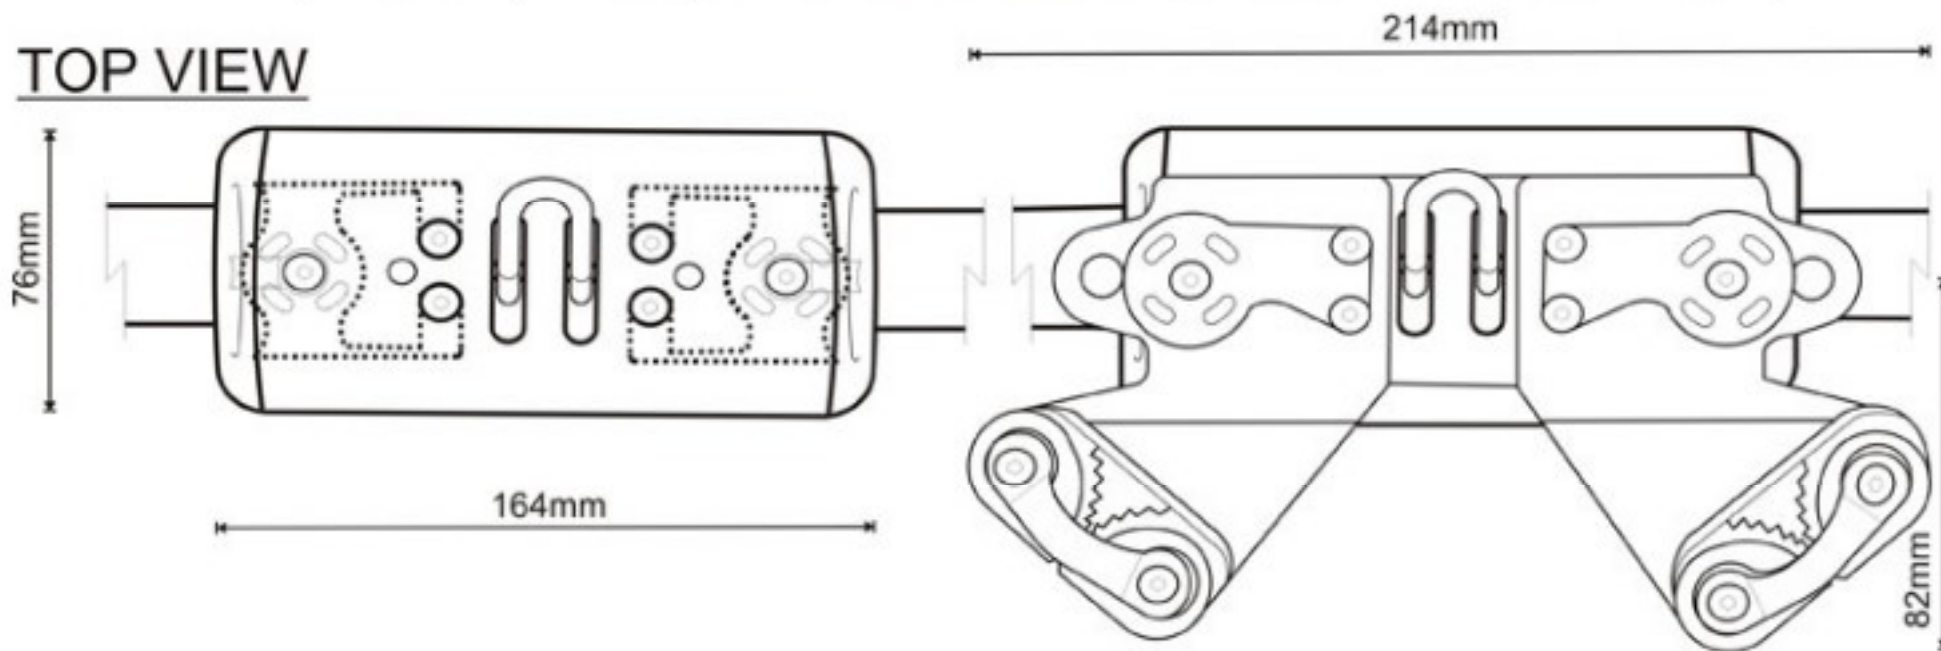

SIZE 2 (24000) TRAVELLER CENTRE LINE DRAWING

TOP VIEW

END VIEW

DRILLED

SLIDING BOLT

BEAM