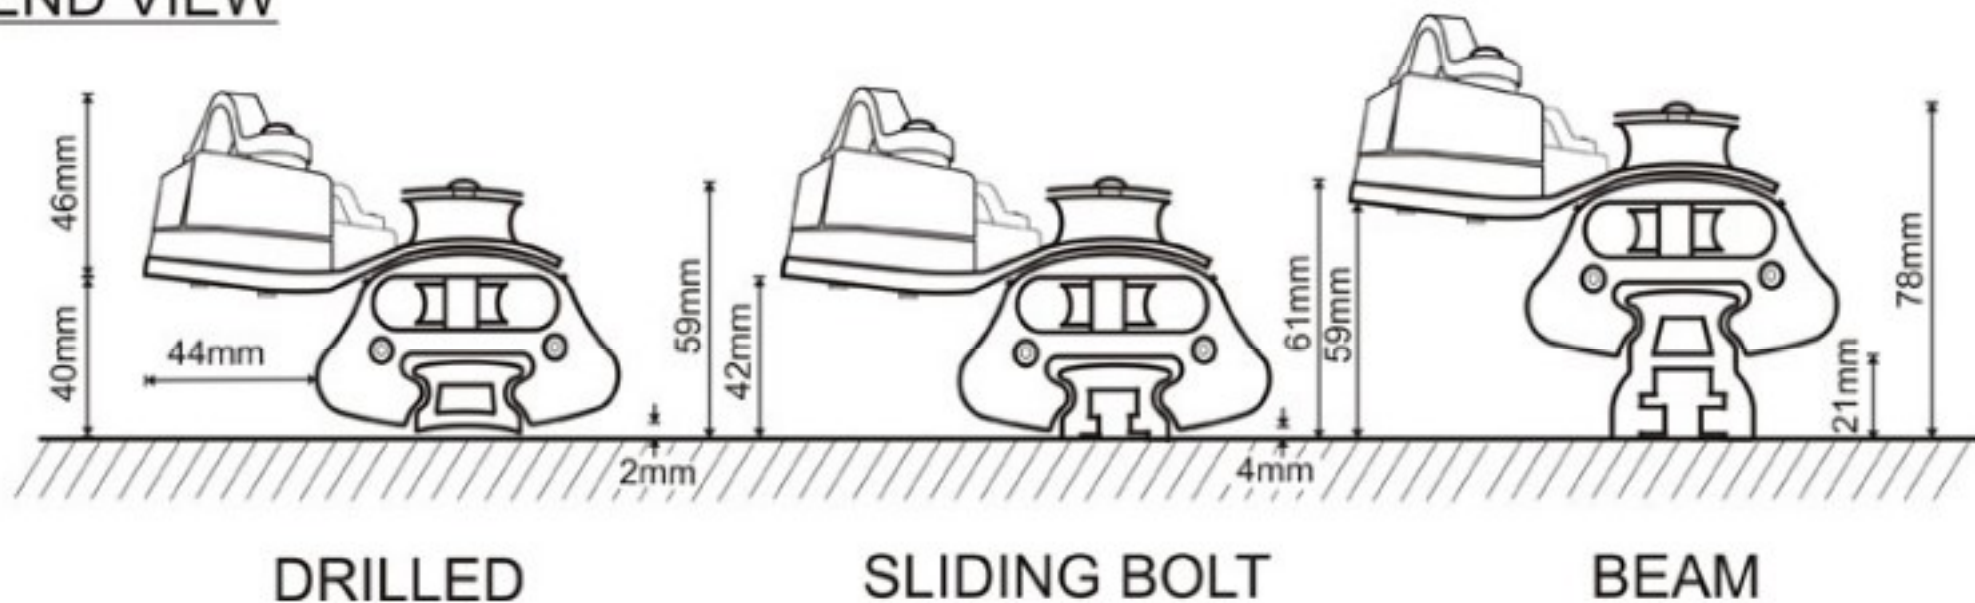

SIZE 2 (24000) TRAVELLER CENTRE LINE DRAWING

TOP VIEW

END VIEW

DRILLED

SLIDING BOLT

BEAM