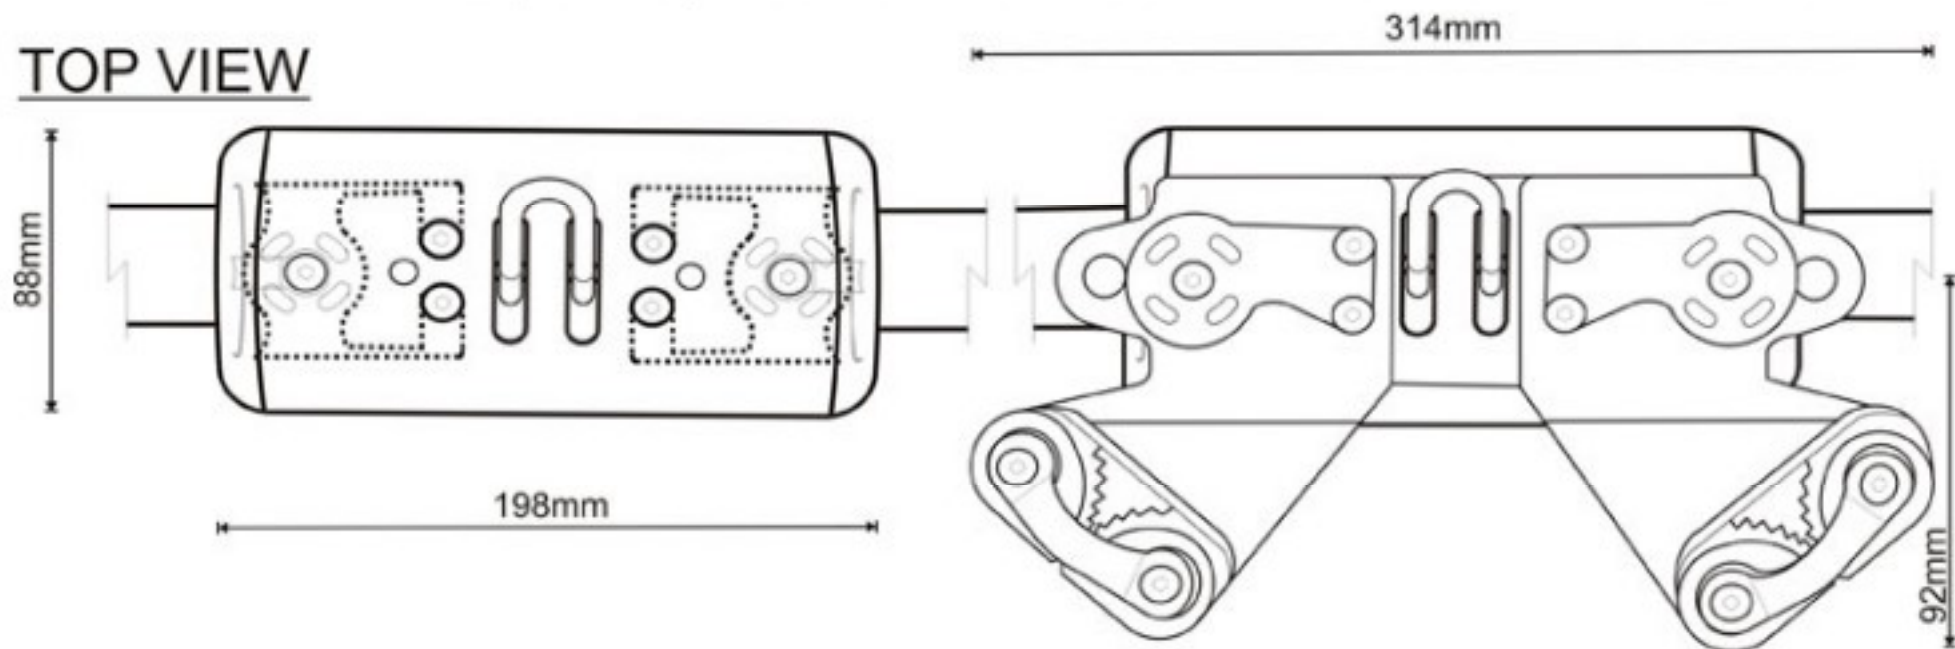

SIZE 3 (30000) TRAVELLER CENTRE LINE DRAWING

TOP VIEW

END VIEW

DRILLED

SLIDING BOLT

BEAM