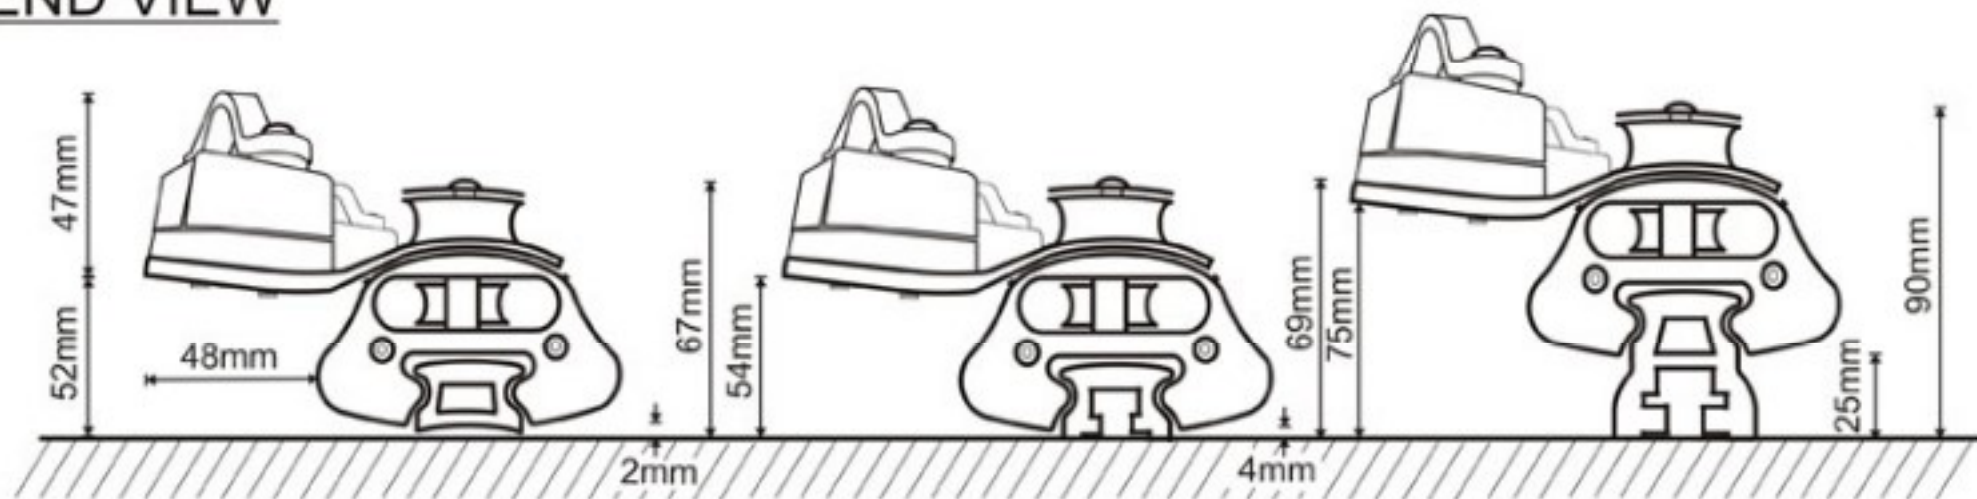

SIZE 3 (30000) TRAVELLER CENTRE LINE DRAWING

TOP VIEW

END VIEW

DRILLED

SLIDING BOLT

BEAM