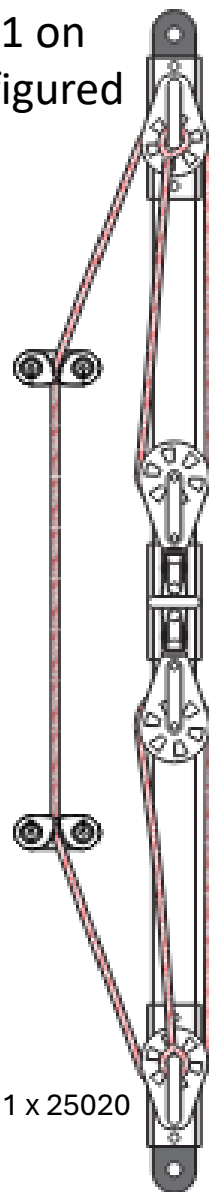

## Spinnaker Pole Mast Adjustment Kits

Spinnaker Pole Adjustment allows the sail shape to be change to match the wind conditions and the point of sale you are on. Being able to match the pole height at the mast (inboard end) to the outboard end increases the stability of the sail set.

The T-Track is available in 25mm and 32mm sizes and parts can be bought as individual units or as a kit. Kits can be bought with track (supplied in multiples of 1.2m due to shipping surcharges) or as a set of parts and then add the track to your requirements.

Single Block with  
Swivel  
25mm – N01130  
32mm – N02130

Towable Spinnaker  
Pole Slide  
25mm – 25304  
32mm – 32304

### 25mm Spinnaker Pole Kit – No Track

**CONTAINS** - 1 x 25304, 1 x 25901, 2 x 25221, 2 x 70100, 2 x 70106, 2 x N01090  
**Part No – 25390**