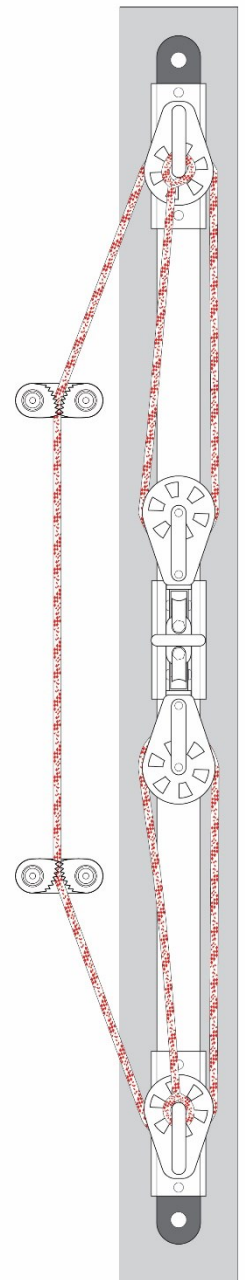

Spinnaker Pole Mast Adjustment Kits

Spinnaker Pole Adjustment allows the sail shape to be change to match the wind conditions and the point of sale you are on. Being able to match the pole height at the mast (inboard end) to the outboard end increases the stability of the sail set.

Using the system as shown allows the inboard end of the pole to be moved up and down the mast as required. Also if enough track is fitted a pole can be stowed up the forward face of the mast rather than on the deck.

The T-Track is available in 25mm and 32mm sizes and parts can be bought as individual units or as a kit. Kits can be bought with track (supplied in multiples of 1.2m due to shipping surcharges) or as a set of parts and then add the track to your requirements.

Lowering the Spinnaker pole end down flattens the sail and reduces the power of the sail but by raising the pole will make the sail fuller and increases its power. Keeping the pole level gives better control of the spinnaker and stops the pole getting 'cocked'.